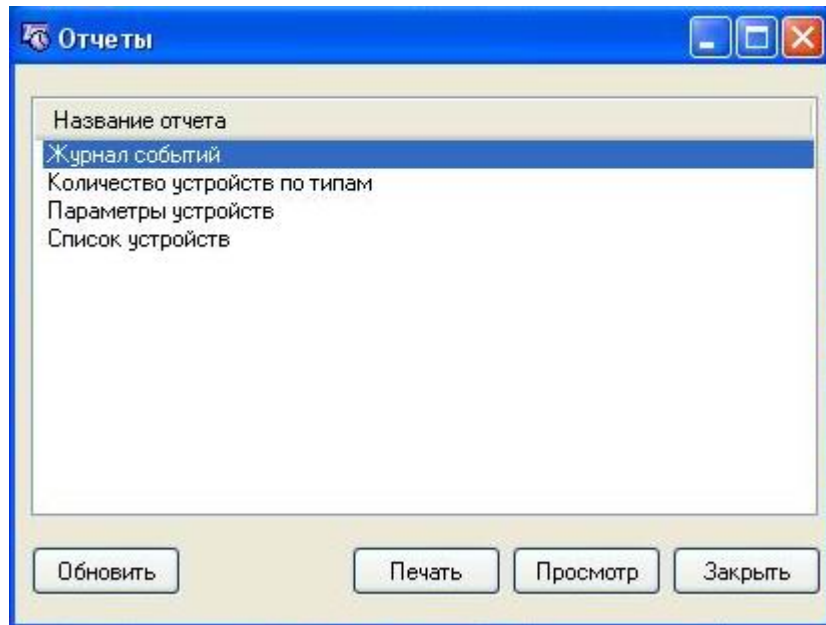

" ").
" " : FireSec,
"

9

CTRL+L).

10

10.1

(CTRL+P).

" " ". (: _____).