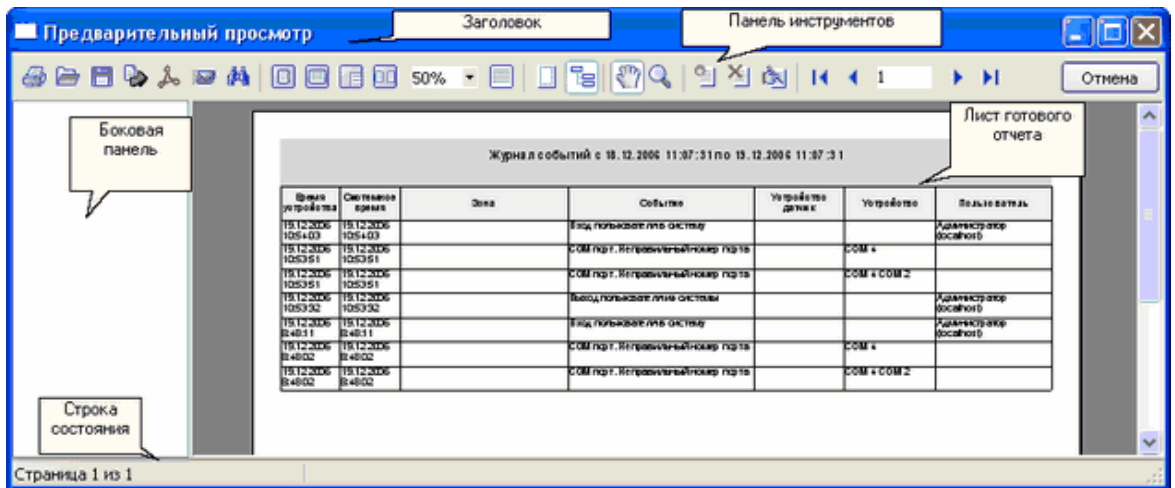

### 10.2

The screenshot displays a software interface with a vertical toolbar on the left and a document area on the right. The toolbar contains the following elements from top to bottom: a printer icon, a folder icon, a floppy disk icon, a document with a green arrow icon, a red Adobe Acrobat icon, an envelope icon, a magnifying glass icon, a '100%' dropdown menu, a magnifying glass with a minus sign icon, a monitor icon, a document with a grid icon, a document with a list icon, a document with a bookmark icon, a document with a pencil icon, a double left arrow icon, a single left arrow icon, a text input field containing the number '1', a single right arrow icon, a double right arrow icon, and a button labeled 'Заккрыть' (Close).