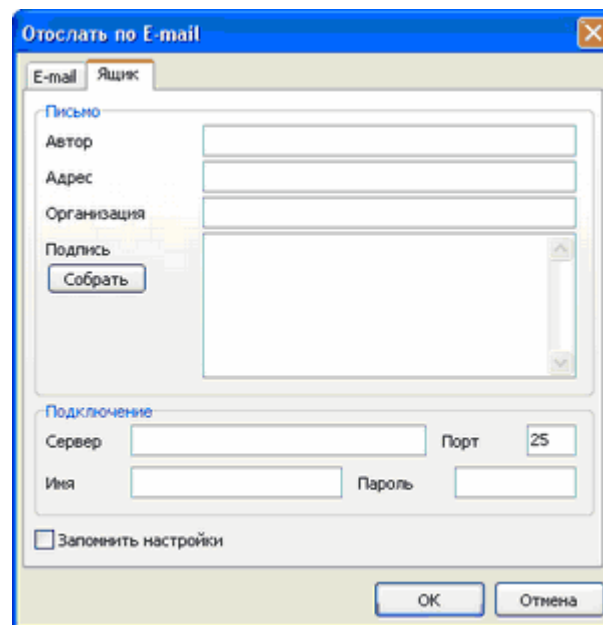

Документ PDF...
Документ Excel (XML)...
Рисунок BMP...
Рисунок JPEG...
Рисунок Gif...
Документ Word (табличный)...
Документ Excel (OLE)...
Документ HTML (табличный)...
Текстовый файл...
CSV файл...
E-mail...

10.5

e-mail

" "

-
-
-
-
-
-
-
-

" " SMTP
SMTP

SMTP SMTP

(