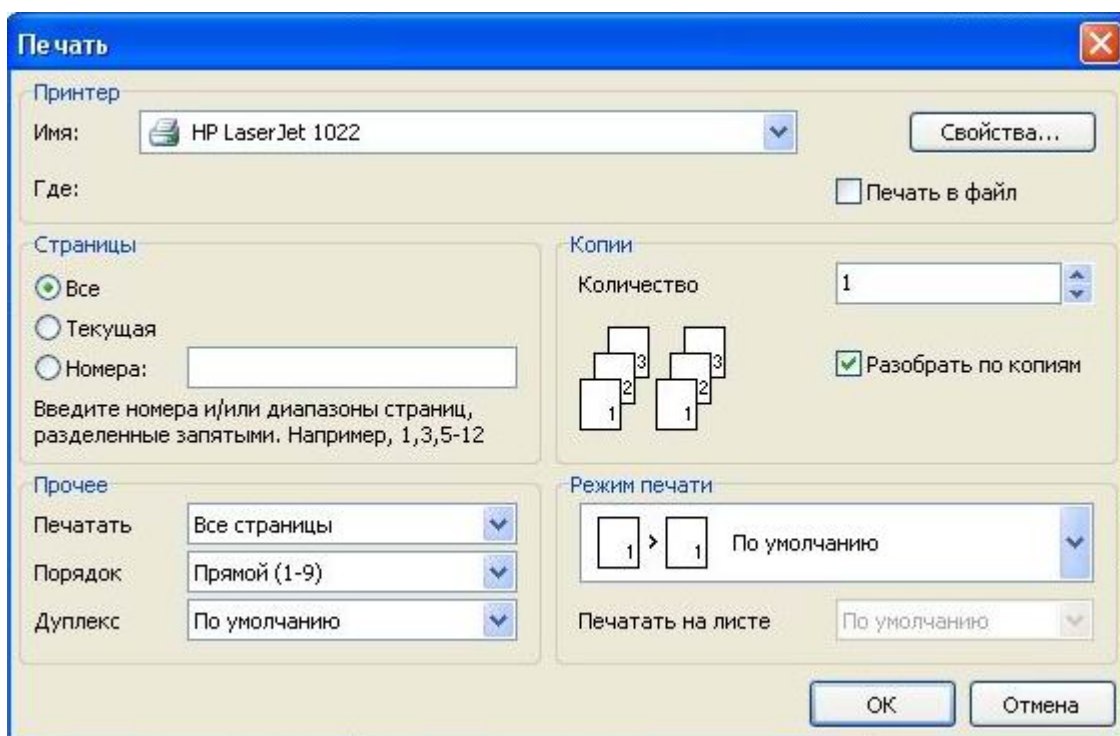

», * .prn

10.4

HTML, text, CSV, BMP, Jpeg, Gif.

10

: PDF, Excel XML, RTF,